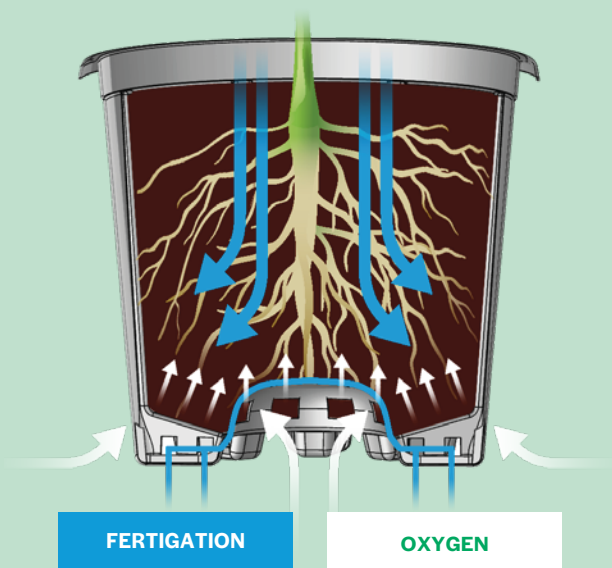

info@pasquiniebini.it
www.pasquiniebini.com

ERACLE'S POTS LINE

ERACLE, ERACLE FRUIT and SUPER-ERACLE pots are the perfect containers for the blueberries.

They are designed to guarantee the correct oxygenation to the roots and avoid water excess, main cause of the rotting of the roots, that on its turn, favours the formation of an unhealthy environment of the plant.

Thanks to the feet placed at the bottom, the "plant" stays away from the ground, facilitating the drainage of water through the numerous holes.

Using the right substrate, the water dosage will always be optimal.

The introfections of the walls guarantee an anti-spiralization action: the result is a faster growth and a correct expansion of the roots.

This significantly reduces the growing and fruiting time of the plant.

The material used (black regenerated polyethylene post-consumption) gives elasticity to the pot and guarantees a long life time.

Super Eracle is the best among all those pots which favour the drainage and its structure makes it suitable for the organic cultivation.